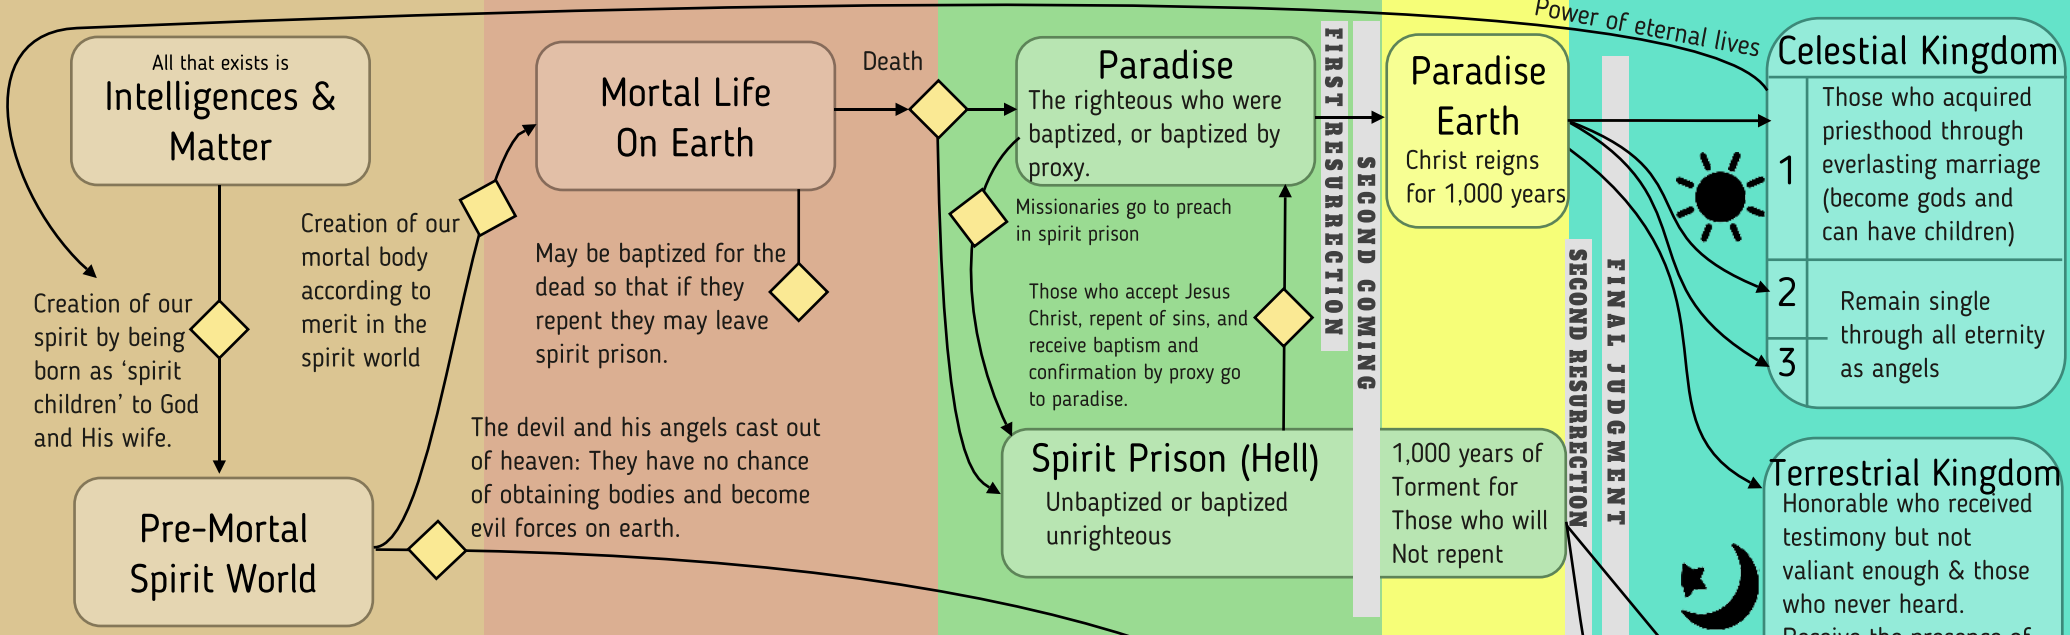

PRE-MORTAL LIFE

MORTAL LIFE

POST-MORTAL LIFE

MILLENNIUM

ETERNAL LIFE

MORMONISM'S PLAN OF ETERNAL PROGRESSION

Ready to Harvest
READYTOHARVEST.COM

Copyright 2015 Joshua Lindsey
Sources:
<http://aomin.org/images/LDSprogression.pdf>
<https://carm.org/mormon-plan-of-eternal-progression>
<http://www.vcaa.com/epistles/charts/PS-GE1.jpg>
<http://www.transporter.com/Mormonism/Mormon.htm>
 Multiple pages of <http://eom.byu.edu/>
 Multiple pages of <http://lds.org>